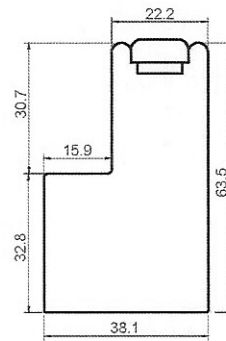

OUTSIDE MOUNTED FRAME

For: Western Red Cedar, Basswood & Phoenixwood shutters

Modular Shades & Shutters

VINTAGE L FRAME

Standard 50mm
will clear the 63mm
Louvre on a flat wall

63mm
will clear the 89mm
Louvre on a flat wall

76mm
will clear the 114mm
Louvre on a flat wall