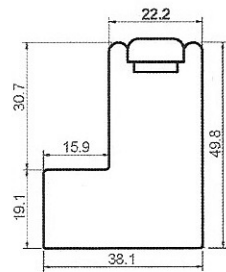

OUTSIDE MOUNTED FRAME

For: Western Red Cedar, Basswood & Phoenixwood shutters

Modular Shades & Shutters

VINTAGE L FRAME

Standard 50mm
will clear the 63mm
Louvre on a flat wall

63mm
will clear the 89mm
Louvre on a flat wall

76mm
will clear the 114mm
Louvre on a flat wall