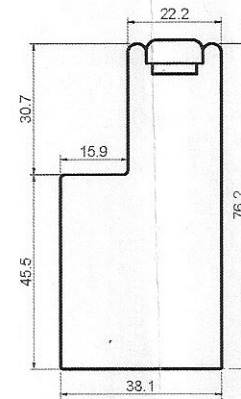

OUTSIDE MOUNTED FRAME

For: Western Red Cedar, Basswood & Phoenixwood shutters

Modular Shades & Shutters

VINTAGE L FRAME

Standard 50mm
will clear the 63mm
Louvre on a flat wall

63mm
will clear the 89mm
Louvre on a flat wall

76mm
will clear the 114mm
Louvre on a flat wall