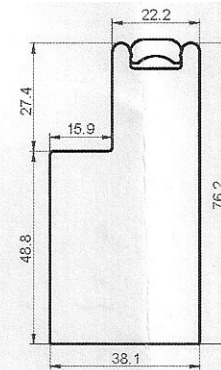

OUTSIDE MOUNTED FRAME

For: Custom Craft shutters

Modular Shades & Shutters

VINTAGE L FRAME

Standard 46mm
will clear the 63mm
Louvre on a flat wall

60mm
will clear the 89mm
Louvre on a flat wall

76mm
will clear the 114mm
Louvre on a flat wall