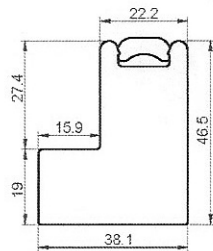

OUTSIDE MOUNTED FRAME

For: Custom Craft shutters

Modular Shades & Shutters

VINTAGE L FRAME

Standard 46mm
will clear the 63mm
Louvre on a flat wall

60mm
will clear the 89mm
Louvre on a flat wall

76mm
will clear the 114mm
Louvre on a flat wall