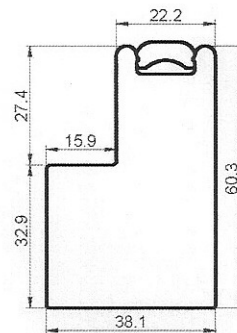

OUTSIDE MOUNTED FRAME

For: Custom Craft shutters

Modular Shades & Shutters

VINTAGE L FRAME

Standard 46mm
will clear the 63mm
Louvre on a flat wall

60mm
will clear the 89mm
Louvre on a flat wall

76mm
will clear the 114mm
Louvre on a flat wall