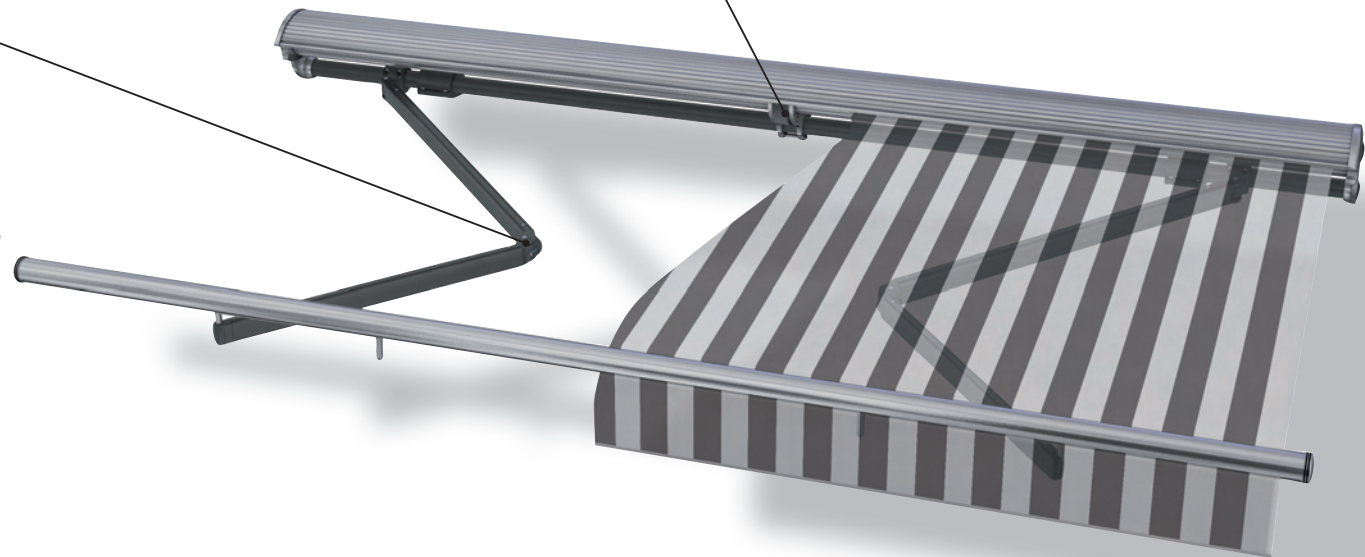

side view with awning closed,
face fixture

side view with awning closed,
top fixture

rolltex bearing

folding-arm with bionic
tendon

Standard RAL colours:

standard:

optional accessories: