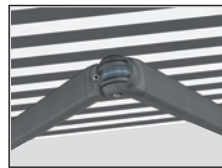

side view with awning closed,
face fixture

side view with awning closed,
top fixture

rolltex bearing

folding-arm with bionic
tendon

Standard RAL colours:

standard:

optional accessories: