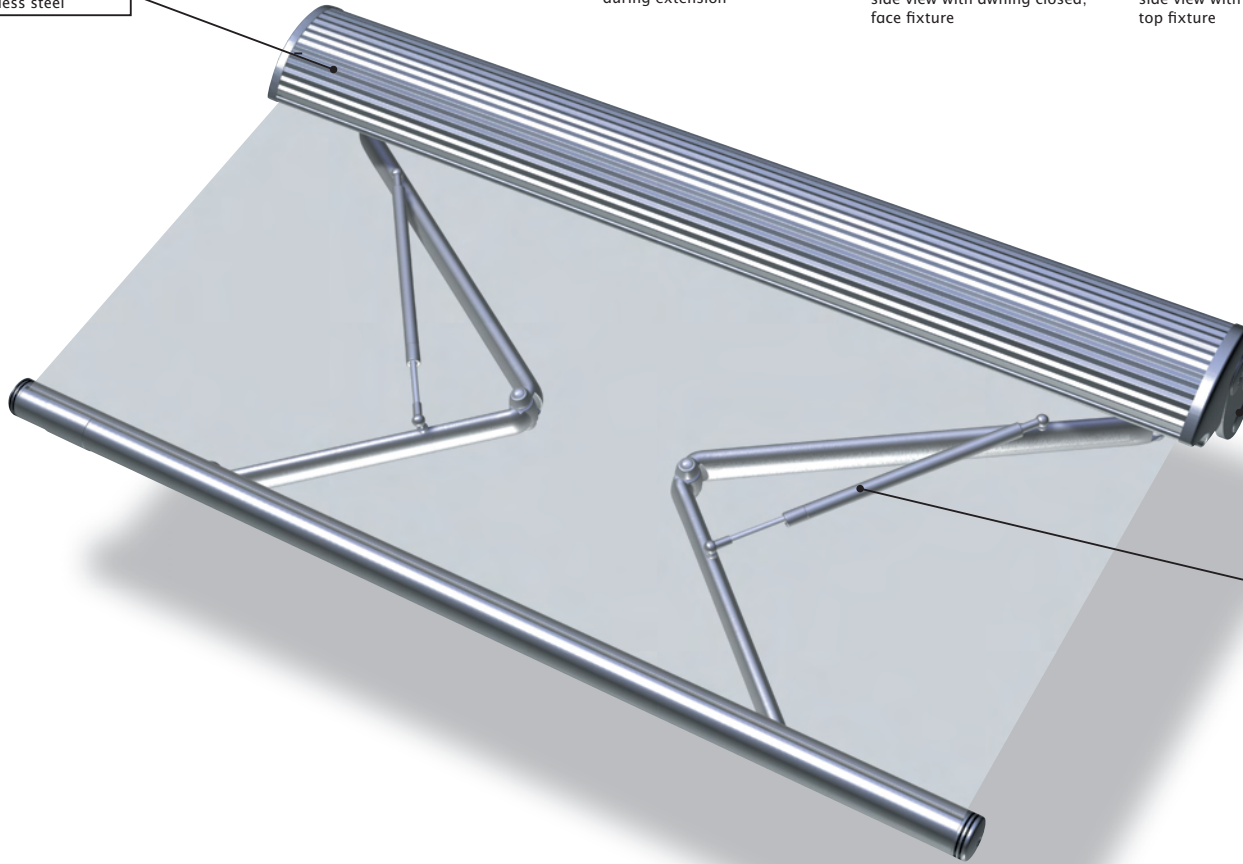

folding-arm cassette awning markilux ES-1

cover cassette made of stainless steel

during extension

side view with awning closed, face fixture

side view with awning closed, top fixture

optional bronze decorative elements

simple pitch adjustment

arm fixture to the torque bar

folding arm with gas piston

Standard RAL colours:

standard:

optional accessories: