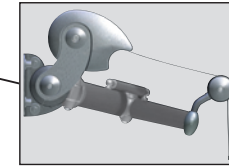

folding-arm cassette awning markilux ES-1

cover cassette made of stainless steel

during extension

side view with awning closed, face fixture

side view with awning closed, top fixture

optional bronze decorative elements

simple pitch adjustment

arm fixture to the torque bar

folding arm with gas piston

Standard RAL colours:

standard:

optional accessories: