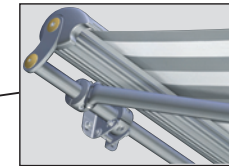

folding-arm cassette awning markilux ES-1

cover cassette made of stainless steel

during extension

side view with awning closed, face fixture

side view with awning closed, top fixture

optional bronze decorative elements

simple pitch adjustment

arm fixture to the torque bar

folding arm with gas piston

Standard RAL colours:

standard:

optional accessories: