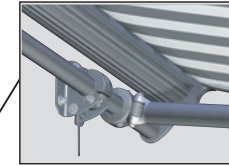

folding-arm cassette awning markilux ES-1

cover cassette made of stainless steel

during extension

side view with awning closed, face fixture

side view with awning closed, top fixture

optional bronze decorative elements

simple pitch adjustment

arm fixture to the torque bar

folding arm with gas piston

Standard RAL colours:

standard:

optional accessories: