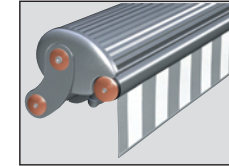

folding-arm cassette awning markilux ES-1

cover cassette made of stainless steel

during extension

side view with awning closed, face fixture

side view with awning closed, top fixture

optional bronze decorative elements

simple pitch adjustment

arm fixture to the torque bar

folding arm with gas piston

Standard RAL colours:

standard:

optional accessories: