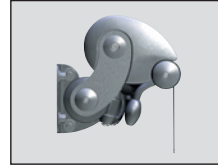

folding-arm cassette awning markilux ES-1

cover cassette made of stainless steel

during extension

side view with awning closed, face fixture

side view with awning closed, top fixture

optional bronze decorative elements

simple pitch adjustment

arm fixture to the torque bar

folding arm with gas piston

Standard RAL colours:

standard:

optional accessories: