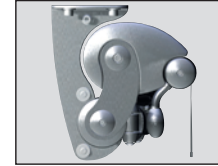

folding-arm cassette awning markilux ES-1

cover cassette made of stainless steel

during extension

side view with awning closed, face fixture

side view with awning closed, top fixture

optional bronze decorative elements

simple pitch adjustment

arm fixture to the torque bar

folding arm with gas piston

Standard RAL colours:

standard:

optional accessories: