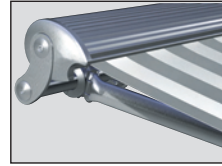

folding-arm cassette awning markilux ES-1

cover cassette made of stainless steel

during extension

side view with awning closed, face fixture

side view with awning closed, top fixture

optional bronze decorative elements

simple pitch adjustment

arm fixture to the torque bar

folding arm with gas piston

Standard RAL colours:

standard:

optional accessories: