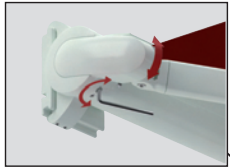

Folding-arm cassette awning markilux 990

pitch adjustment in the case of face fixture from 5° to 35°, in the case of top/eaves fixture from 5° to 70°

markilux 990 with wall sealing profile (optional)

Top fixture

side view at a pitch of 35°

Face fixture

side view showing gearbox eye for manual operation (standard)

folding arm with round, steel-link chain

sectional view

side view during extension

Standard RAL colours: