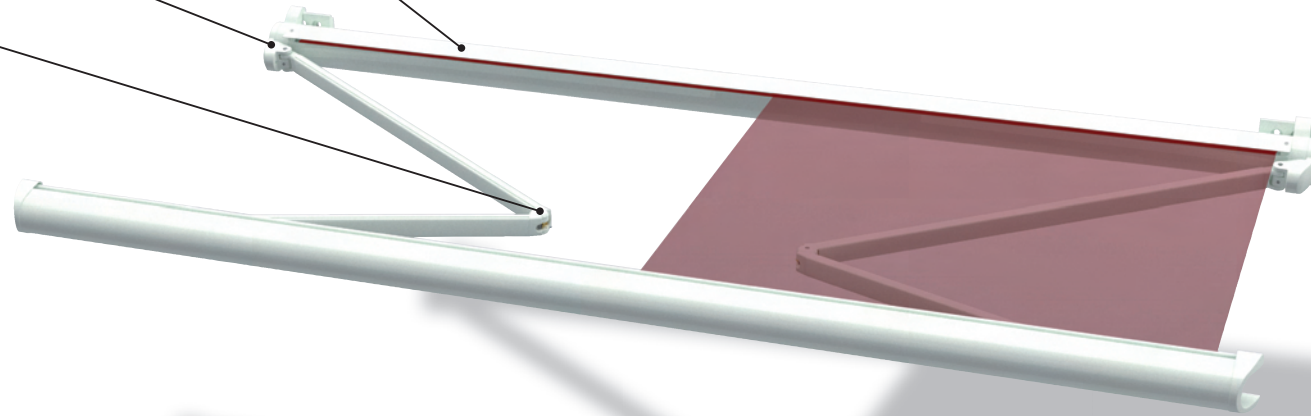

Folding-arm cassette awning markilux 990

pitch adjustment in the case of face fixture from 5° to 35°, in the case of top/eaves fixture from 5° to 70°

markilux 990 with wall sealing profile (optional)

Top fixture

side view at a pitch of 35°

Face fixture

side view showing gearbox eye for manual operation (standard)

folding arm with round, steel-link chain

sectional view

side view during extension

Standard RAL colours: