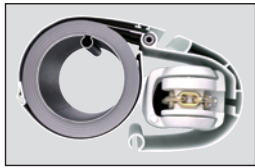

Folding-arm cassette awning markilux 990

pitch adjustment in the case of face fixture from 5° to 35°, in the case of top/eaves fixture from 5° to 70°

markilux 990 with wall sealing profile (optional)

Top fixture

side view at a pitch of 35°

Face fixture

side view showing gearbox eye for manual operation (standard)

folding arm with round, steel-link chain

sectional view

side view during extension

Standard RAL colours: