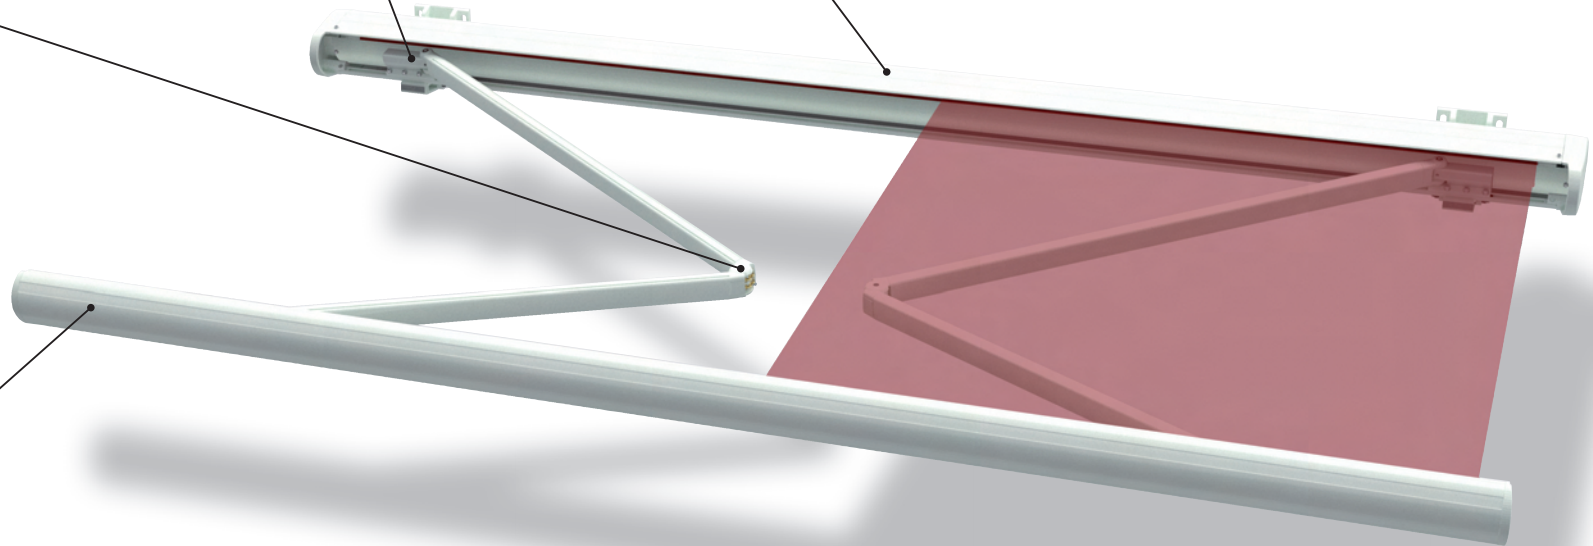

Neigungseinstellung über die Befestigungshalter

markilux 5010 with wall sealing profile (optional)

Face fixture bracket

side view showing gearbox eye for manual operation (standard)

during extension

corrosion-resistant and technically proven; twin steel-link chains at the elbow joints

Shadeplus (optional) retracted

shadeplus (optional) during extension

Standard RAL colours:

standard:

optional accessories: