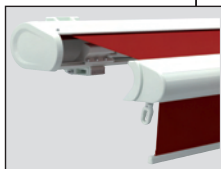

Neigungseinstellung über die Befestigungshalter

markilux 5010 with wall sealing profile (optional)

Face fixture bracket

side view showing gearbox eye for manual operation (standard)

during extension

corrosion-resistant and technically proven; twin steel-link chains at the elbow joints

Shadeplus (optional) retracted

shadeplus (optional) during extension

Standard RAL colours:

standard:

optional accessories: