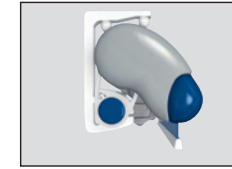

simple pitch adjustment

wall sealing profile (optional)

side view with awning closed, face fixture

Side view of top-fixed awning with shadeplus (optional) retracted

folding arm with gas piston

Shadeplus (optional)