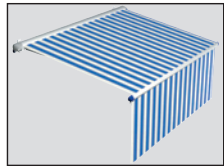

simple pitch adjustment

wall sealing profile (optional)

side view with awning closed, face fixture

Side view of top-fixed awning with shadeplus (optional) retracted

folding arm with gas piston

Shadeplus (optional)