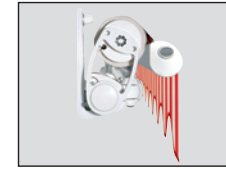

gutter and waterspout

folding arm with gas piston

simple pitch adjustment

with coverboard (optional)

Face fixture

Top fixture

Standard RAL colours:

standard: