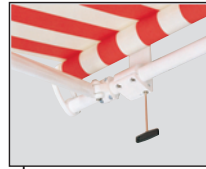

gutter and waterspout

folding arm with gas piston

simple pitch adjustment

with coverboard (optional)

Face fixture

Top fixture

Standard RAL colours:

standard:

optional accessories: