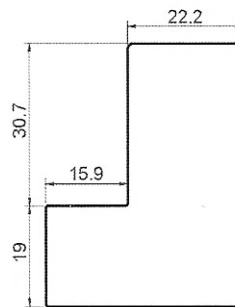

INTERNAL MOUNTED FRAME

For: Western Red Cedar, Basswood & Phoenixwood shutters

Modular Shades & Shutters

FLAT L FRAME

Standard 50mm
will clear the 63mm
Louvre on a flat wall