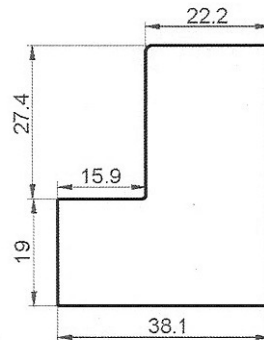

INTERNAL MOUNTED FRAME

For: Custom Craft shutters

Modular Shades & Shutters

FLAT L FRAME

Standard 46mm
will clear the 63mm
Louvre on a flat wall