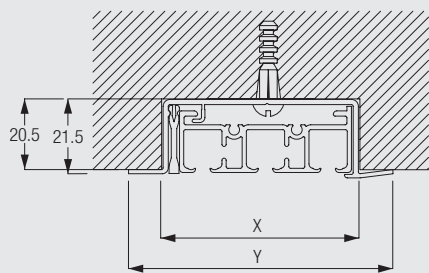

## Recess fitting with recess profiles 10172-75

	X (mm)	Y (mm)
10172	38.5	58.5
10173	56.5	76.5
10174	75	95
10175	93	113

## Standard Accessories

2004	Weight bar		3003	Clamp	
3004	Clamp		3008	Connecting bridge	
3090	Cord (ø 3.5mm)		4092	Flick Stick 125cm white or clear plastic	
6024	Connecting bridge		10122	Profile	
10123	Profile		10124	Profile	
10125	Profile		10140	Angle (with screw)	
10142	Cover		10143	Cover	
10144	Cover		10145	Cover	
10146	Angle (with screw)		10148	Eyellet (with screw)	
10150	Pilot runner		10153	Cord guide	
10154	Cord guide		10155	Cord guide	
10156	End stop (with screw)		10157	Clamp	
10159	Countersunk screw		10200	Roller	