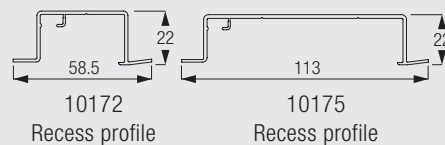

## Recess fitting with recess profiles 10172-75

	X (mm)	Y (mm)
10172	38.5	58.5
10173	56.5	76.5
10174	75	95
10175	93	113

## Standard Accessories

2004	Weight bar		3003	Clamp	
3004	Clamp		3008	Connecting bridge	
3090	Cord (ø 3.5mm)		4092	Flick Stick 125cm white or clear plastic	
6024	Connecting bridge		10122	Profile	
10123	Profile		10124	Profile	
10125	Profile		10140	Angle (with screw)	
10142	Cover		10143	Cover	
10144	Cover		10145	Cover	
10146	Angle (with screw)		10148	Eyellet (with screw)	
10150	Pilot runner		10153	Cord guide	
10154	Cord guide		10155	Cord guide	
10156	End stop (with screw)		10157	Clamp	
10159	Countersunk screw		10200	Roller	