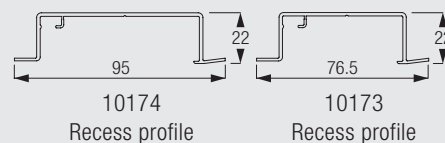

## Recess fitting with recess profiles 10172-75

	X (mm)	Y (mm)
10172	38.5	58.5
10173	56.5	76.5
10174	75	95
10175	93	113

## Standard Accessories

2004	Weight bar		3003	Clamp	
3004	Clamp		3008	Connecting bridge	
3090	Cord (ø 3.5mm)		4092	Flick Stick 125cm white or clear plastic	
6024	Connecting bridge		10122	Profile	
10123	Profile		10124	Profile	
10125	Profile		10140	Angle (with screw)	
10142	Cover		10143	Cover	
10144	Cover		10145	Cover	
10146	Angle (with screw)		10148	Eyellet (with screw)	
10150	Pilot runner		10153	Cord guide	
10154	Cord guide		10155	Cord guide	
10156	End stop (with screw)		10157	Clamp	
10159	Countersunk screw		10200	Roller	